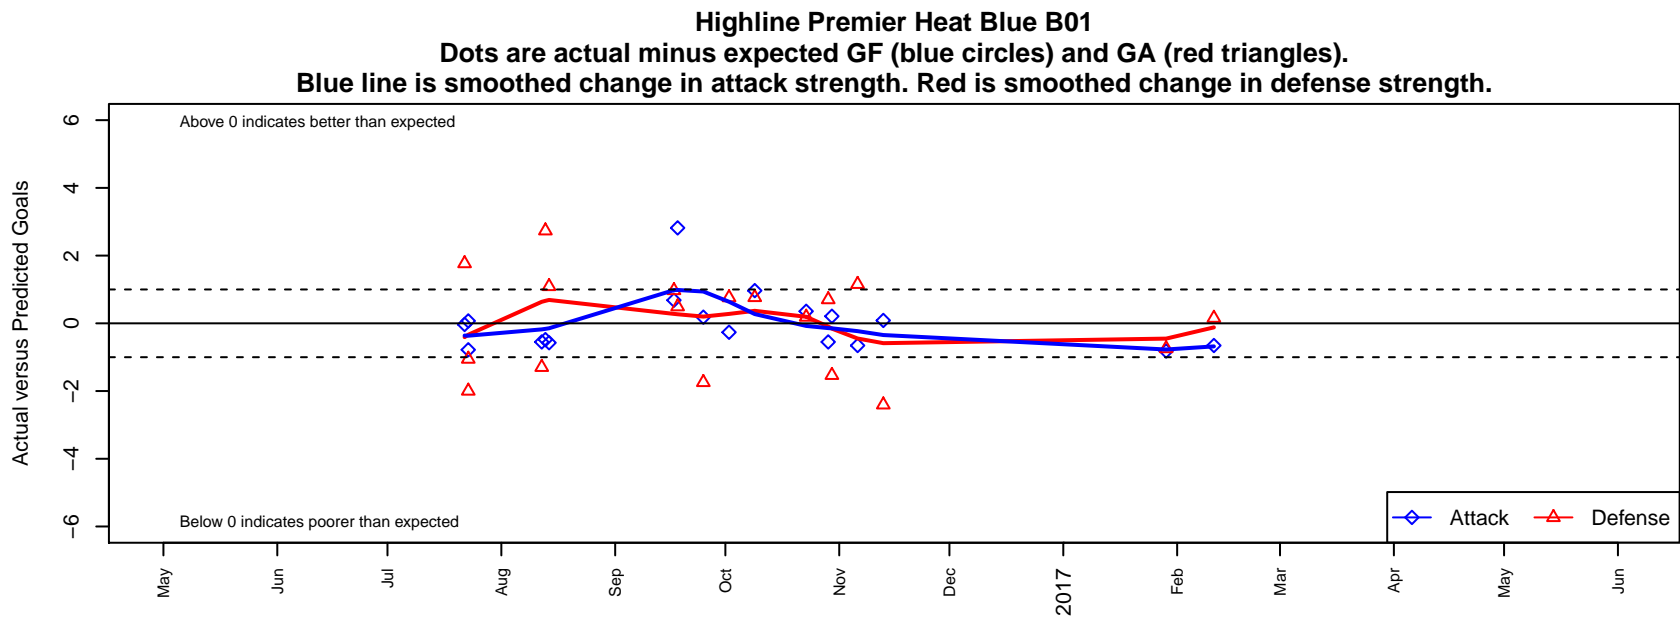

## Highline Premier Heat Blue B01

Highline Premier FC  
 Burien, WA  
 B01 total strength=1014  
 attack=2.55 defense=1.73  
 fall league = PSPL Classic 2 U16

alt names used:  
 HIGHLINE PREMIER FC HEAT  
 Highline Premier FC Heat 01/02 Blue  
 HPFC Heat 01-02  
 HIGHLINE PREMIER FC HEAT 01/02 (WA)

Venues played:  
 2016 Sounders FC Cup BU16 Silver  
 2016 Central WA Super Cup U16 Gold  
 2016 PSPL Classic 2 U16  
 2016 WA Cup HS Bronze U16

**attack and defense variance (black dot)  
relative to other teams  
and top 10 in region**