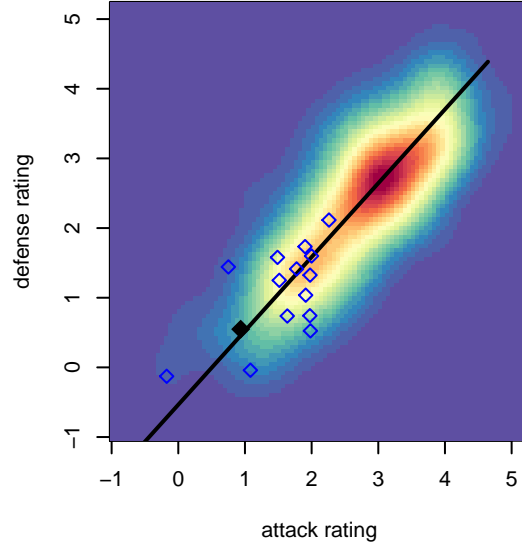

**attack and defense rating
relative to others at age
and all opponents in last 13 months**