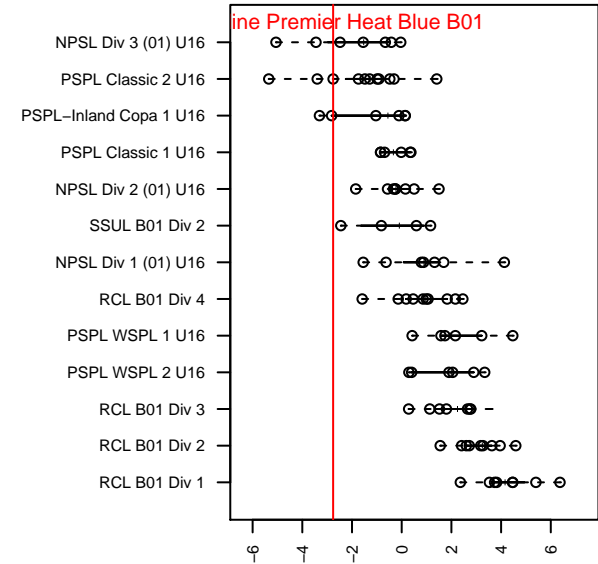

**attack and defense rating
relative to others at age
and all opponents in last 13 months**